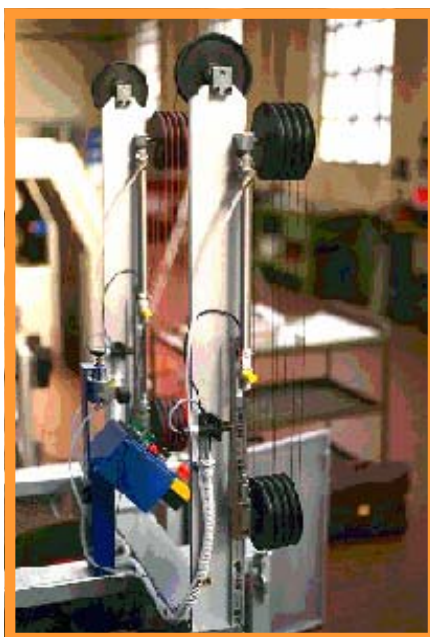

DOUBLE PAY-OFF "SV 2x800/300"

PRODUCTS

All products which need pulling tension from 0.25 to 5.0 daN and speed from 0 to 400 m/min

SPECIAL CABLES

BOBBINS

560 DIN
630 DIN
800 DIN

Pneumatic loading device

Bobbin rotation device with rubber flange

- SPEED: MAX. 400 m/min.
- TENSION : 0.25-5 daN (0.250-5 Kg.)
- MOTORS FEEDBACK BY CONTACTLESS POTENTIOMETER
- USE: TWINNING LINES FOR PRODUCTION OF L.A.N. CABLES CAT. 5-6 OR TELECOMMUNICATION CORES